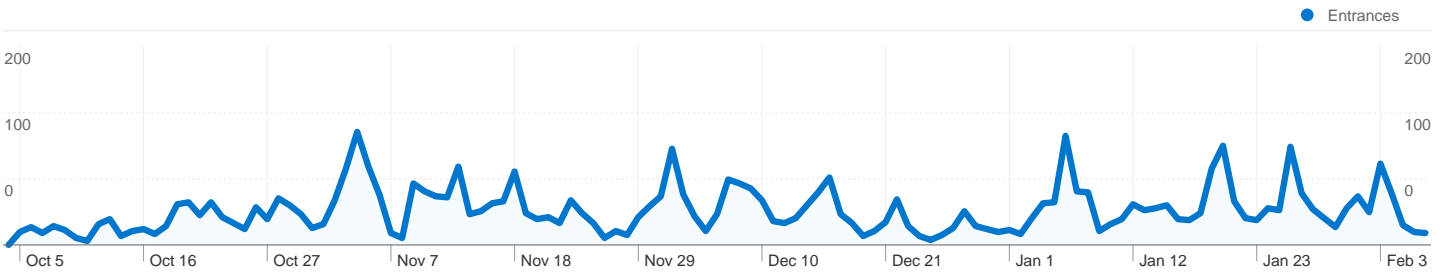

**Content Overview**

Pages	Pageviews	% Pageviews
/	4,482	17.79%
/membership	965	3.83%
/news-events	943	3.74%
/leadership-team	901	3.58%
/member-application	890	3.53%

**Visitors Overview**

**Visitors**  
**2,330**

**Traffic Sources Overview**

- **Search Engines**  
1,371.00 (31.14%)
- **Direct Traffic**  
1,286.00 (29.21%)
- **Referring Sites**  
1,109.00 (25.19%)
- **Other**  
636 (14.45%)

4,402 visits entered the site through 248 pages

1 - 10 of 248

**2,330 people visited this site**

 **4,402** Visits

 **2,330** Absolute Unique Visitors

 **25,201** Pageviews

 **5.72** Average Pageviews

 **00:05:55** Time on Site

 **29.85%** Bounce Rate

**Pages on this site were viewed a total of 25,201 times**

 **25,201 Pageviews**

 **18,477 Unique Views**

 **29.85% Bounce Rate**