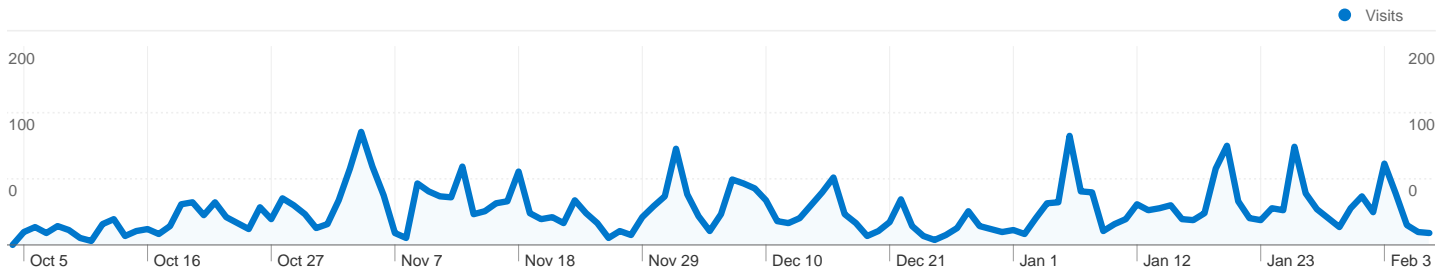

1 - 10 of 248

**2,330 people visited this site**

 **4,402** Visits

 **2,330** Absolute Unique Visitors

 **25,201** Pageviews

 **5.72** Average Pageviews

 **00:05:55** Time on Site

 **29.85%** Bounce Rate

**Pages on this site were viewed a total of 25,201 times**

 **25,201 Pageviews**

 **18,477 Unique Views**

 **29.85% Bounce Rate**

## Top Content

Pages	Pageviews	% Pageviews
/	4,482	17.79%
/membership	965	3.83%
/news-events	943	3.74%
/leadership-team	901	3.58%
/member-application	890	3.53%

All traffic sources sent a total of 4,402 visits