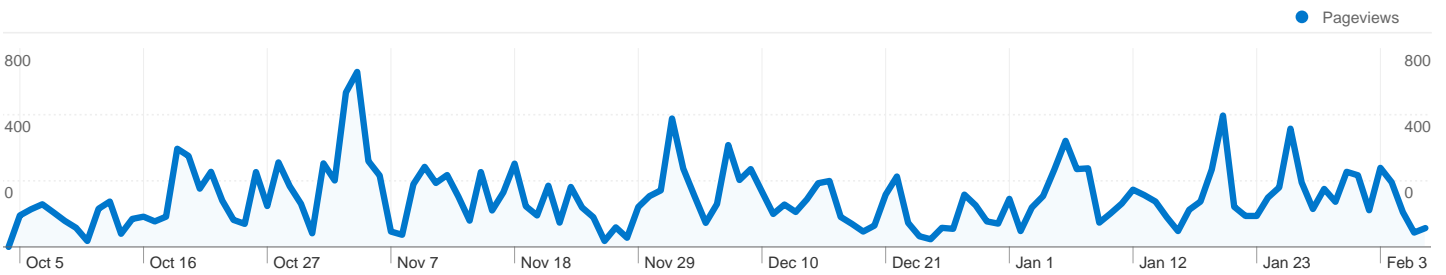

1 - 10 of 248

**2,330 people visited this site**

 **4,402** Visits

 **2,330** Absolute Unique Visitors

 **25,201** Pageviews

 **5.72** Average Pageviews

 **00:05:55** Time on Site

 **29.85%** Bounce Rate

**Pages on this site were viewed a total of 25,201 times**

 **25,201 Pageviews**

 **18,477 Unique Views**

 **29.85% Bounce Rate**