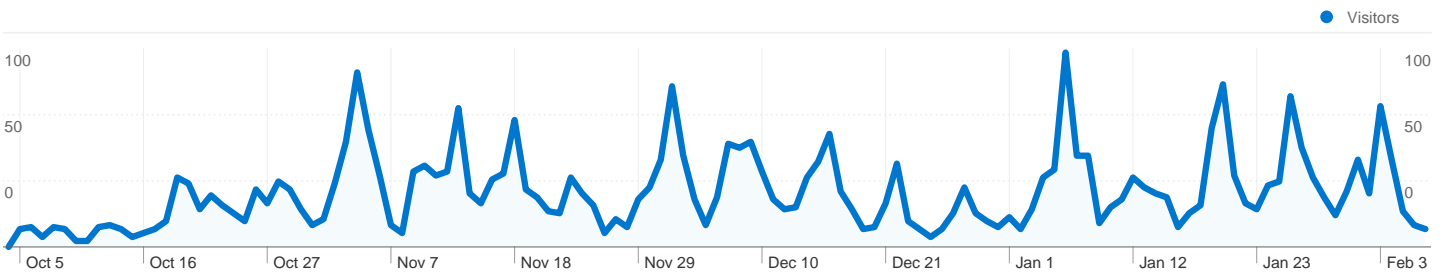

**Content Overview**

Pages	Pageviews	% Pageviews
/	4,482	17.79%
/membership	965	3.83%
/news-events	943	3.74%
/leadership-team	901	3.58%
/member-application	890	3.53%

**Visitors Overview**

**Visitors**  
**2,330**

**Traffic Sources Overview**

- **Search Engines**  
1,371.00 (31.14%)
- **Direct Traffic**  
1,286.00 (29.21%)
- **Referring Sites**  
1,109.00 (25.19%)
- **Other**  
636 (14.45%)

4,402 visits entered the site through 248 pages

1 - 10 of 248

**2,330 people visited this site**

 **4,402** Visits

 **2,330** Absolute Unique Visitors

 **25,201** Pageviews

 **5.72** Average Pageviews

 **00:05:55** Time on Site

 **29.85%** Bounce Rate

**Pages on this site were viewed a total of 25,201 times**

 **25,201 Pageviews**

 **18,477 Unique Views**

 **29.85% Bounce Rate**